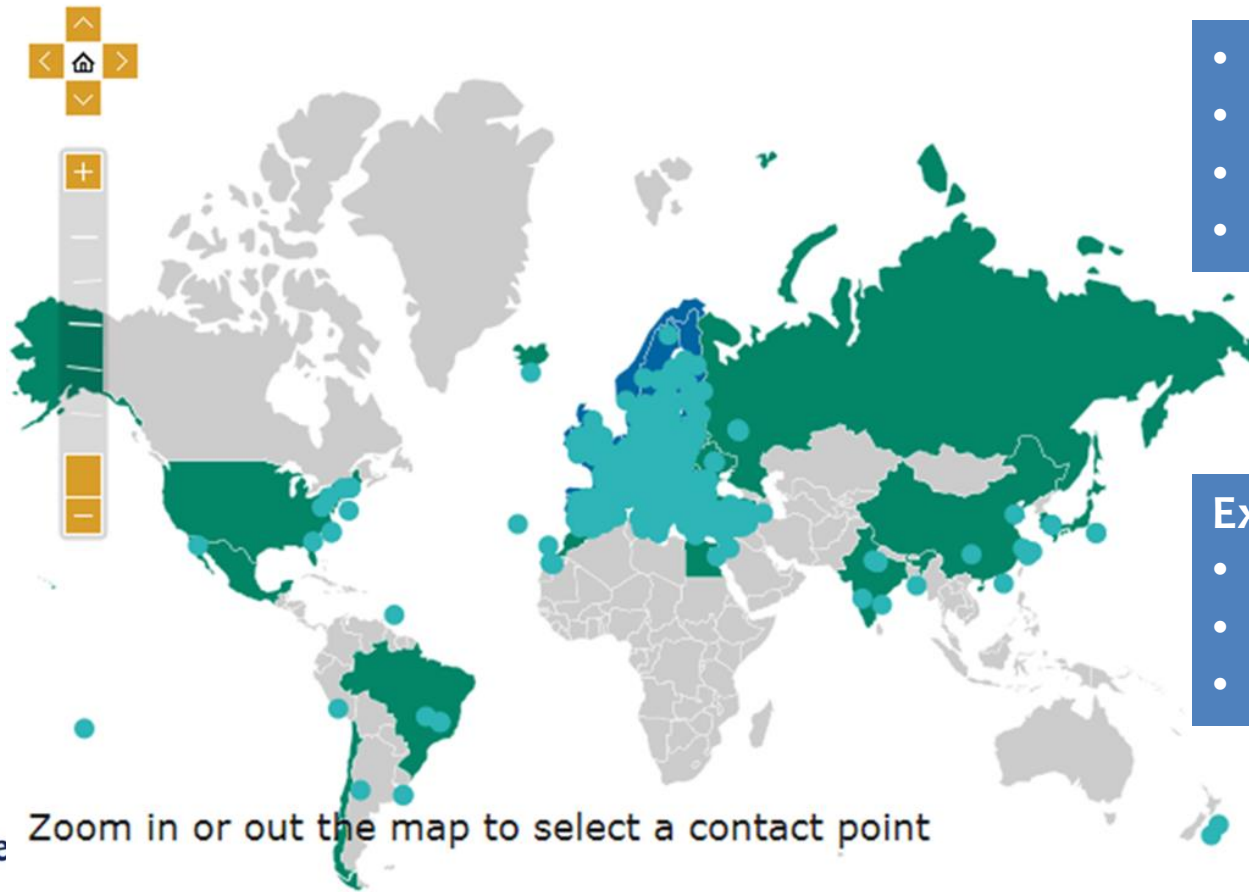

- University, Research institute
- Large company
- Branche, advisor
- SME (<250)

Enterprise Europe Network

- A European network of intermediaries
(chambers of commerce, development agencies, innovation support offices)
- Targeted at international cooperation
(SME's, big companies and research organizations)
- Research / Technology / Business.
- European Commission *(initiator and partly funding)*

An expanding network

- 50 countries
- 600 organizations
- 3000 advisers
- Europe

- Expanding to:
- Asia, India
 - South America
 - North America

Zoom in or out the map to select a contact point

Matchmaking – based on partnering profiles

Albania, Republic of
 Argentina, Argentine Republic
 Armenia
 Austria
 Belarus, Republic of
 Belgium
 Bosnia and Herzegovina
 Brazil, Federative Republic of
 Bulgaria
 Canada
 Chile

Client requested:

Albania, Republic of
 Argentina, Argentine Republic
 Armenia
 Austria
 Belarus, Republic of
 Belgium
 Bosnia and Herzegovina
 Brazil, Federative Republic of
 Bulgaria
 Canada
 Chile

Sector Group Maritime Industries & Services

- Cyprus, Denmark, France, Germany, Greece, Iceland, Italy, Netherlands, Norway, Portugal, Spain, Sweden

- Maritime clusters, DG Mare, DG Growth.

Summary

- R&D request
- Promotion by the Sector Group
- News letter Maritime News
- Email-alerts: www.een.ec.europa.eu/